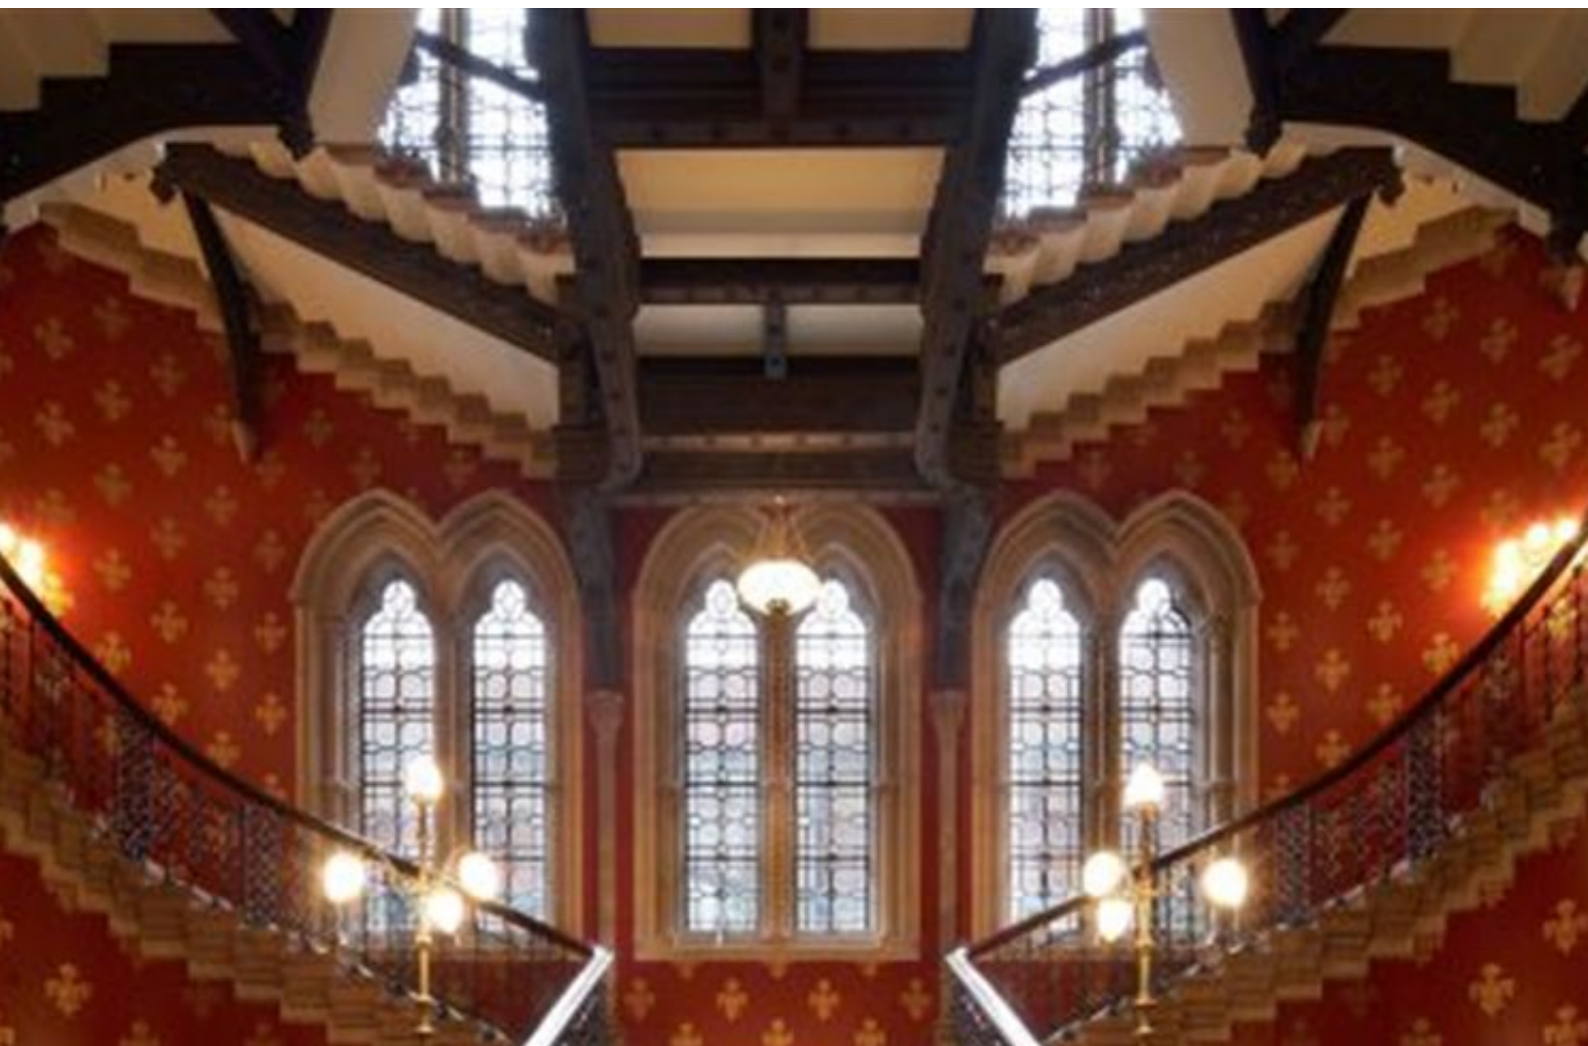

## **LON1504 London: Ornate London Hotel For Filming**

Outstanding London film location providing a blend of traditional and contemporary interior styling. The property has a number of amazing features such as the sweeping staircase, ornate corridors, period rooms with pillars, and fantastic views across the London skyline