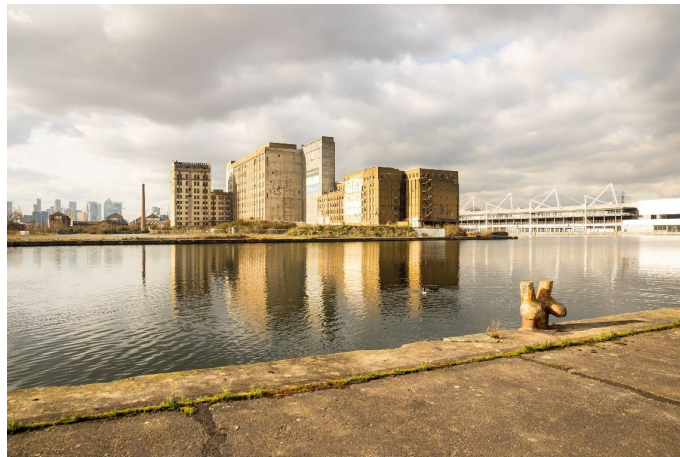

## **LON6617 37,000 Square Metre Outdoor Cultural Venue For Filming**

A large 37,000 square meter transformable open-air space with views over the water for filming and video shoots

### 37,000 Square Metre Outdoor Cultural Venue For Filming

A large 37,000 square meter transformable open-air space with views over the water for filming and video shoots

**Location:** East London, London, United Kingdom

**Within the M25:** Yes

**Categories:**

**Features:**

**Interior**

37,000 square-metre outdoor cultural venue. A transformable open-air space with views over the water. With the option to hire the site exclusively or choose from one of three areas, the site can be modified to suit you.