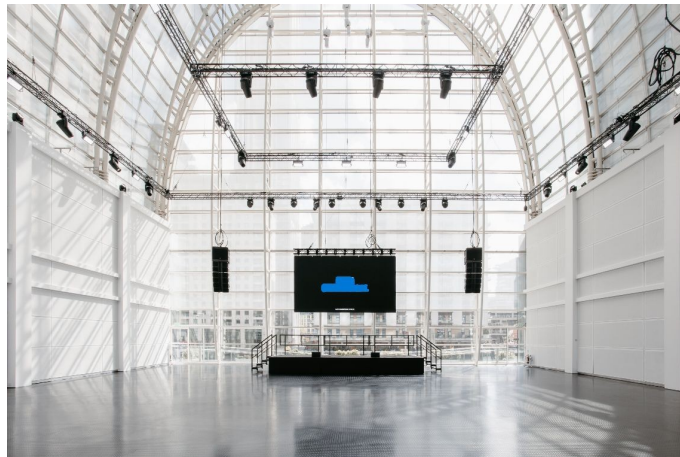

LON6618

A Dramatic Glass- Vaulted Venue For Filming

Offering over 680 square metres of uninterrupted space and floor-to-sky views, the twenty-seven-metre high glass atrium provides a spectacular setting for events and filming

Location: East London, London, United Kingdom

Within the M25: Yes

Categories: Event Venues (including Race Courses)

Features:

Interior

A dramatic glass-vaulted destination. Offering over 680 square metres of uninterrupted space and floor-to-sky views. A twenty-seven-metre high glass atrium provides a spectacular setting for events. The venue further benefits from a mezzanine level, a private breakout room, a waterside terrace and impeccable built-in facilities.