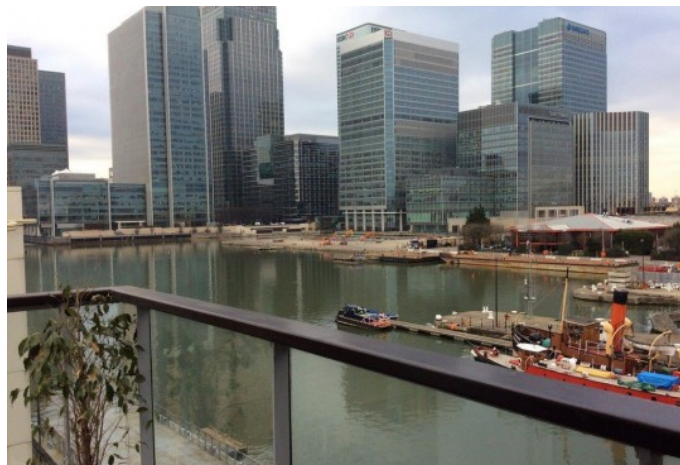

Large modern two bedroom apartment with wraparound balcony available to hire for films, music videos and stills shoots.

Location: East London, London, United Kingdom

Within the M25: Yes

Categories: Family Modern | Flats & Apartments

Interior

Canary Wharf film location. Large modern two bedroom apartment with wraparound balcony providing iconic views of London's financial district and the O2 centre. This London location is available to hire for films, music videos and stills shoots.