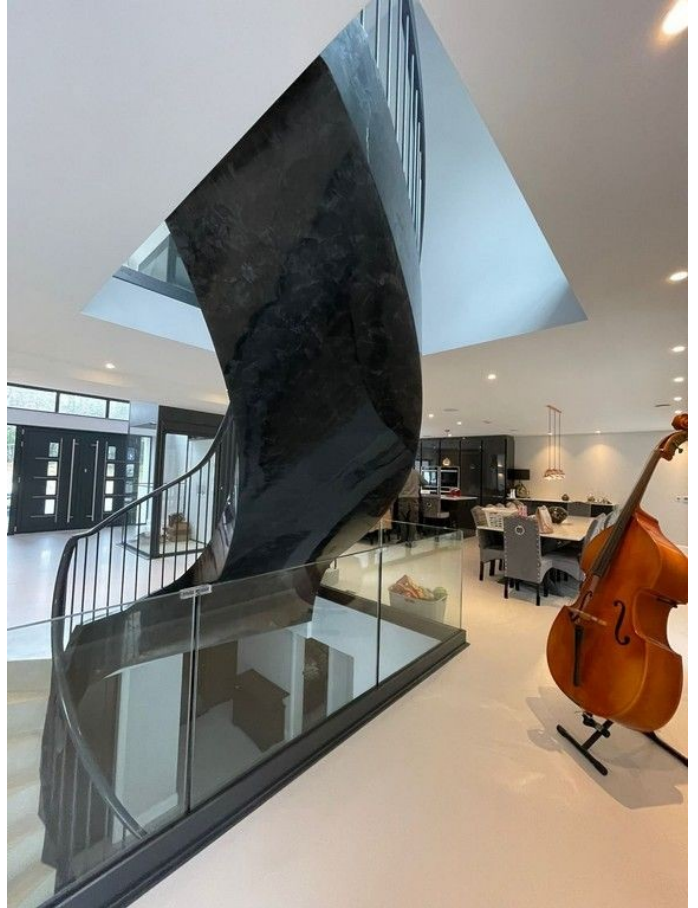

## **SE5505 Contemporary Home In Surrey For Filming**

A brand new large 4 bedroom contemporary house on 3 levels set in 2 acres of pine forest.

### Contemporary Home In Surrey For Filming

A brand new large 4 bedroom contemporary house on 3 levels set in 2 acres of pine forest.

**Location:** Surrey, United Kingdom

**Within the M25:** No

**Categories:** Detached & Executive Houses | Country Estates | Designer Contemporary