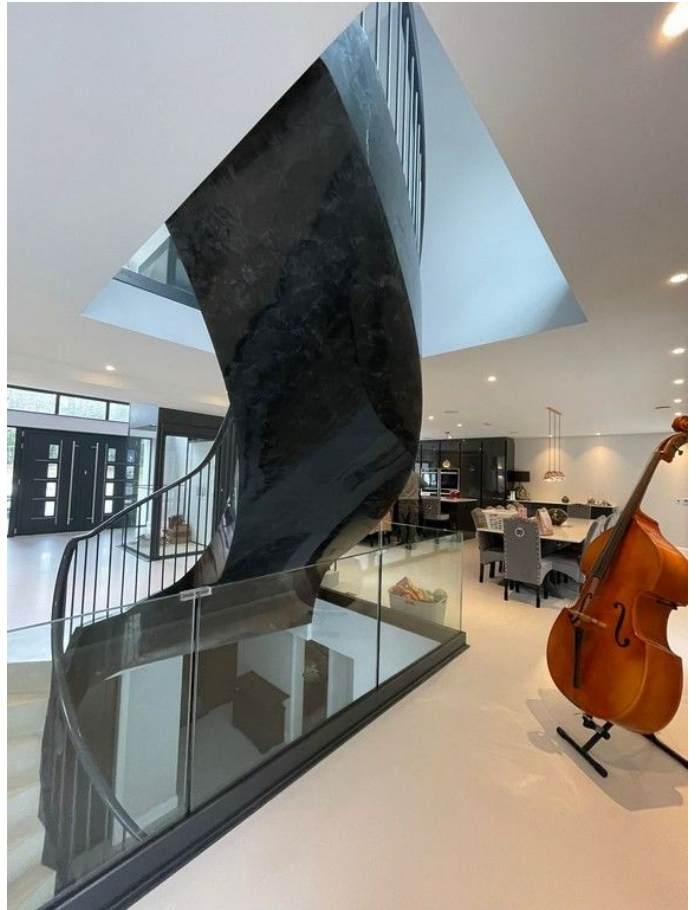

SE5505 Contemporary Home In Surrey For Filming

A brand new large 4 bedroom contemporary house on 3 levels set in 2 acres of pine forest.

SE5505

Contemporary Home In Surrey For Filming

A brand new large 4 bedroom contemporary house on 3 levels set in 2 acres of pine forest.

Location: Surrey, United Kingdom

Within the M25: No

Categories: Detached & Executive Houses | Country Estates | Designer Contemporary

Features:

Interior

4 bedrooms. Master en-suite has double walk in walk out shower, double basins & 1800 Victoria & Albert bath.. there is a large balcony from the bedroom. 2nd bedroom en-suite bedroom. 3rd bedroom has a large Coppersmith bath matching copper floor standing tap. Bedroom 4 has family bathroom with bath, shower etc..