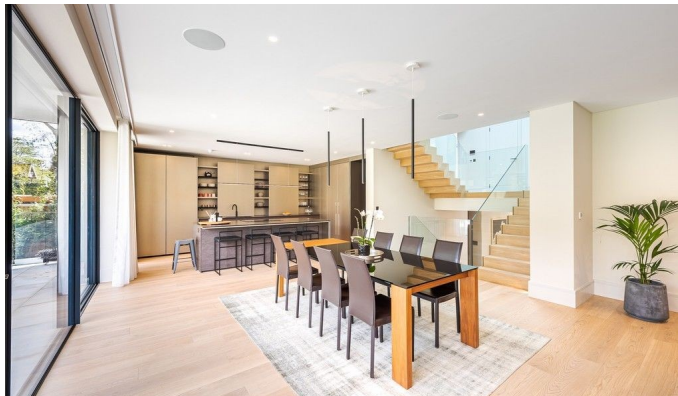

A stunning, contemporary new build with lots of glass, split level, wooden floors and a beautiful outdoor swimming pool.

Location: Surrey, United Kingdom

Within the M25: Yes

Categories: New Builds | Detached & Executive Houses | Swimming Pools | Designer Contemporary

Features:

Interior

A stunning new build with lots of glass, split level, wooden floors and a beautiful outdoor swimming pool. 5 x bedrooms, 4 x bathrooms (2 with baths). 2 x shower rooms. 1 x loo + walk through cloakroom.