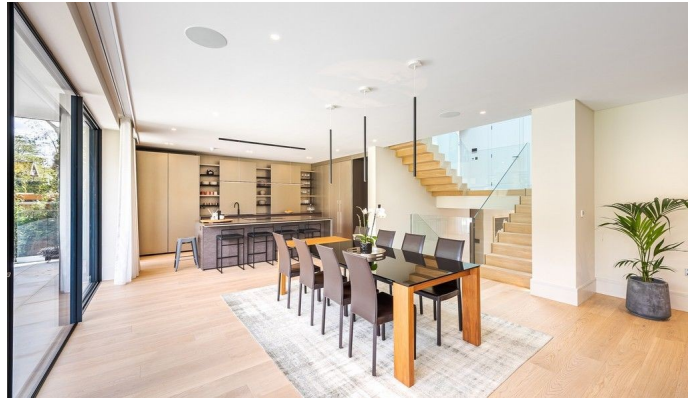

LON5595

Contemporary New Build Inside M25 For Filming

A stunning, contemporary new build with lots of glass, split level, wooden floors and a beautiful outdoor swimming pool.

Location: Surrey, United Kingdom

Within the M25: Yes

Categories: New Builds | Detached & Executive Houses | Swimming Pools | Designer Contemporary

Features: