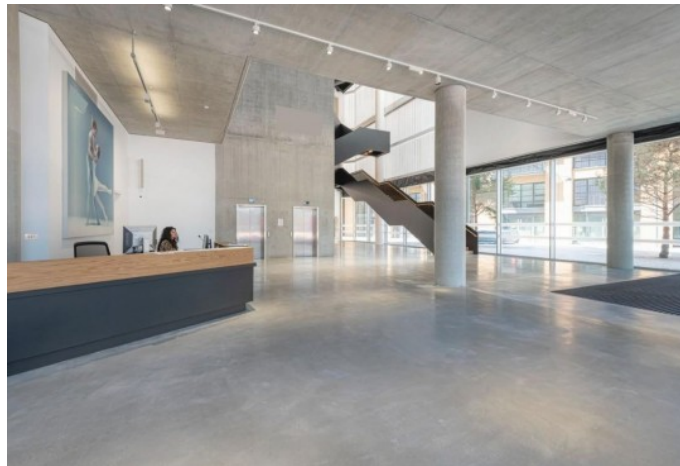

Fabulous contemporary architecture with feature foyer, stage, back stage facilities available to hire for filming

**Location:** East London, London, United Kingdom

**Within the M25:** Yes

**Categories:** Event Venues (including Race Courses) | Theatres, Cinemas & Concert Halls | Designer Contemporary