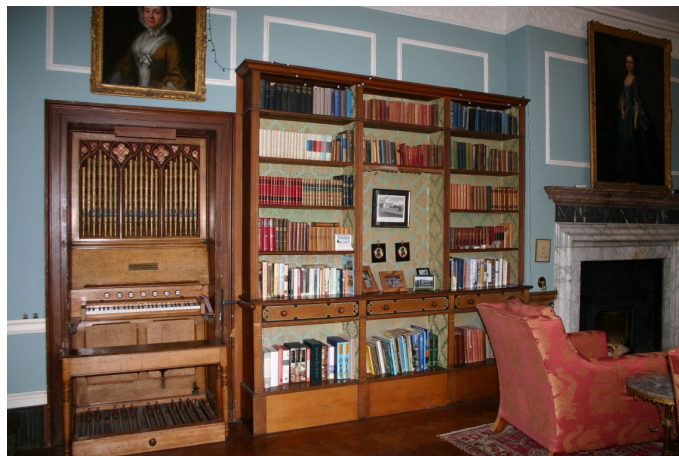

SE2367 Country Estate Film Location

Manor house on country estate with traditional furnishings available to hire for filming and photo shoots.

SE2367

Country Estate Film Location

Manor house on country estate with traditional furnishings available to hire for filming and photo shoots.

Location: Kent, United Kingdom

Within the M25: No

Categories: Stately Homes & Manors

Features:

Facilities

- Domestic Power
- Internet Access
- Mains Water
- Toilets

Floors

- Real Wood Floor

Interior Features

- Furnished
- Period Fireplace
- Period Staircase

Parking

- Driveway
- Secure Parking

Rooms

- Cellar
- Dining Room
- Drawing Room
- Games Room
- Library
- Living Room

Walls & Windows

- Large Windows