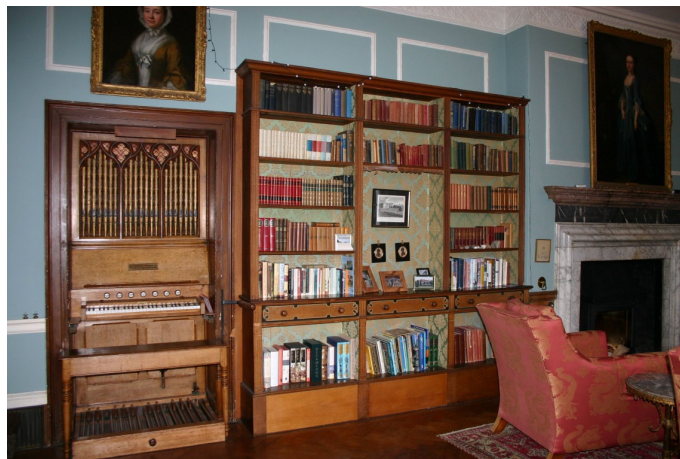

SE2367 Country Estate Film Location

Manor house on country estate with traditional furnishings available to hire for filming and photo shoots.

SE2367

Country Estate Film Location

Manor house on country estate with traditional furnishings available to hire for filming and photo shoots.

Location: Kent, United Kingdom

Within the M25: No

Categories: Stately Homes & Manors

Features:

Facilities

- Domestic Power
- Internet Access
- Mains Water
- Toilets

Floors

- Real Wood Floor

Interior Features

- Furnished
- Period Fireplace
- Period Staircase

Parking

- Driveway
- Secure Parking

Rooms

- Cellar
- Dining Room
- Drawing Room
- Games Room
- Library
- Living Room

Walls & Windows

- Large Windows