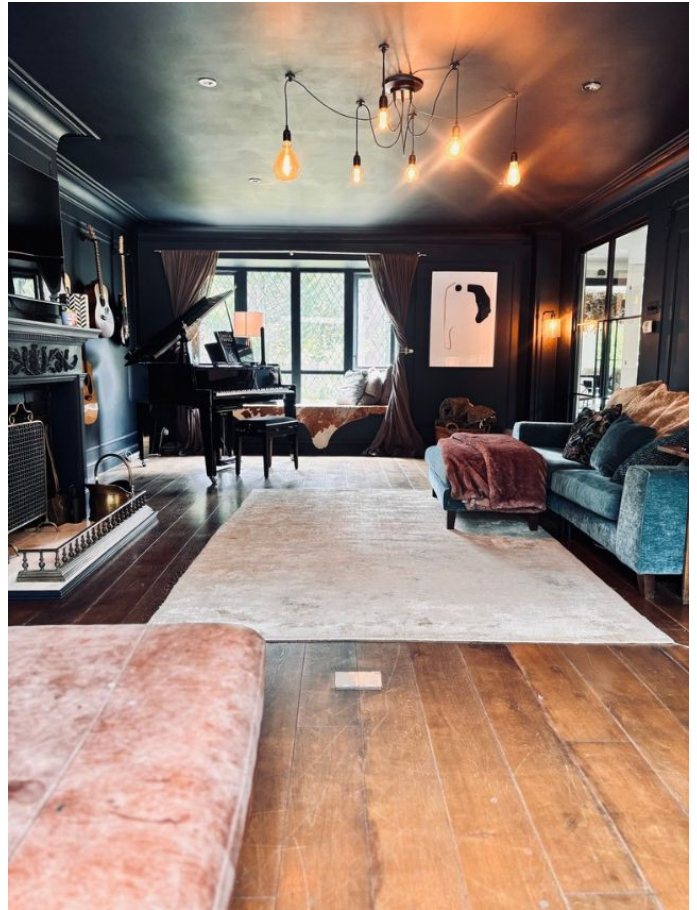

LON7150 Detached Family Home With Outdoor Pool For Filming

LON7150

Detached Family Home With Outdoor Pool For Filming

Location: South West London, London, United Kingdom

Within the M25: Yes

Categories: Detached & Executive Houses | Family Houses | Family Modern