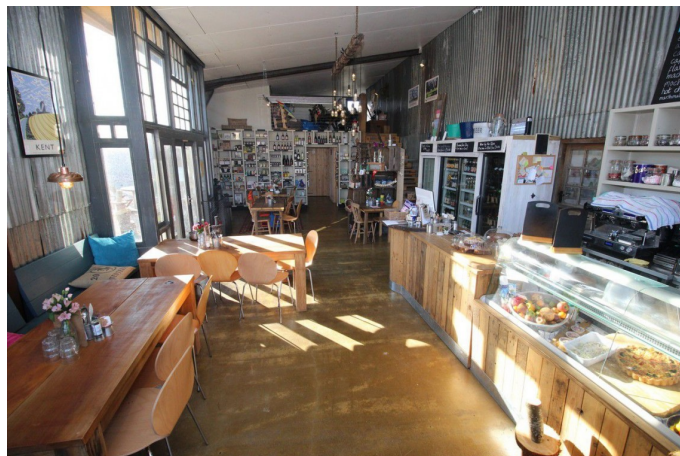

SE2604

East Sussex: Rustic Cafe For Filming And Film Production Support

Large cafe with bench seats and serving hot snacks and liquid refreshments now also available for filming.

Location: East Sussex, United Kingdom

Within the M25: No

Categories: Film Friendly Cafes

Features:

Exterior Features

- Outbuildings

Facilities

- Domestic Power
- Internet Access
- Mains Water
- Toilets

Interior Features

- Industrial Backdrops

Kitchen types

- Studio & Commercial

Parking

- Off Street Parking

Rooms

- Dining Room
- Retail/Pop-Up Space

Views

- Countryside View

Walls & Windows

- Large Windows