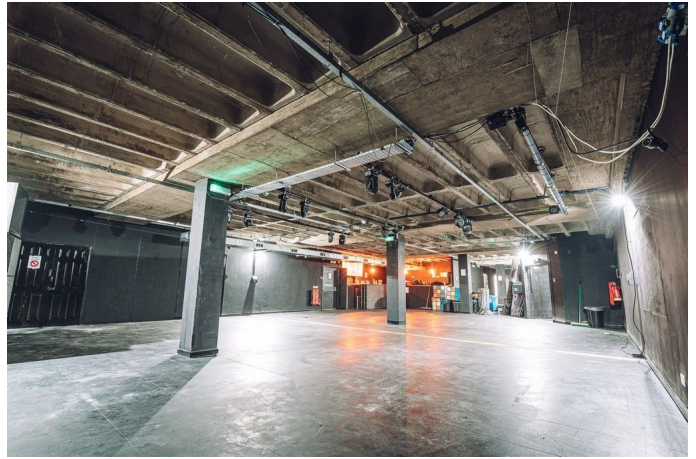

SW5811 Empty Dark Underground Bar Space Available For Filming

Empty dark bar space for filming. Features dark walls, exposed industrial fittings above and a bar in the corner.

SW5811

Empty Dark Underground Bar Space Available For Filming

Empty dark bar space for filming. Features dark walls, exposed industrial fittings above and a bar in the corner.

Location: Bristol, United Kingdom

Within the M25: No

Categories: Bars | Pubs | Clubs | Night Clubs | Warehouse Locations | Industrial

Dark underground open space which can be used a for various filming opportunities. This property has an industrial feel as fittings are visible on ceiling.