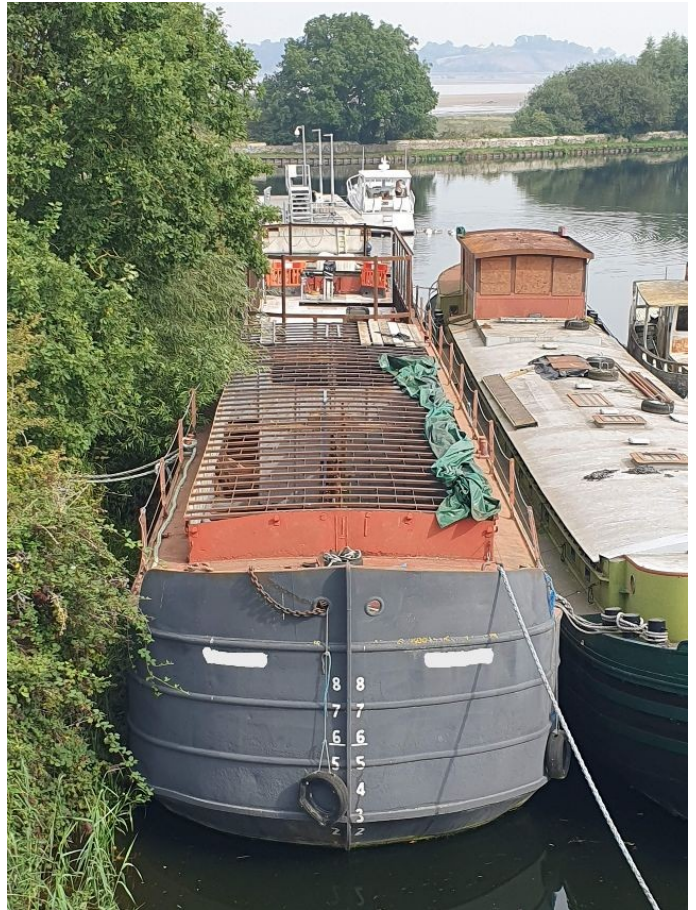

SW5870 Empty Former Grain Barge For Filming

40 mtrs former grain barge

SW5870

Empty Former Grain Barge For Filming

40 mtrs former grain barge

Location: Gloucestershire, United Kingdom

Within the M25: No

Categories: Boats | Disused & Empty Property

Features:

Interior

Cargo hold is in 2 sections and empty. Each section measures 5 mtrs x 15 mtrs Open to the elements but could be roofed. Small generator on board. She can be driven by qualified master.