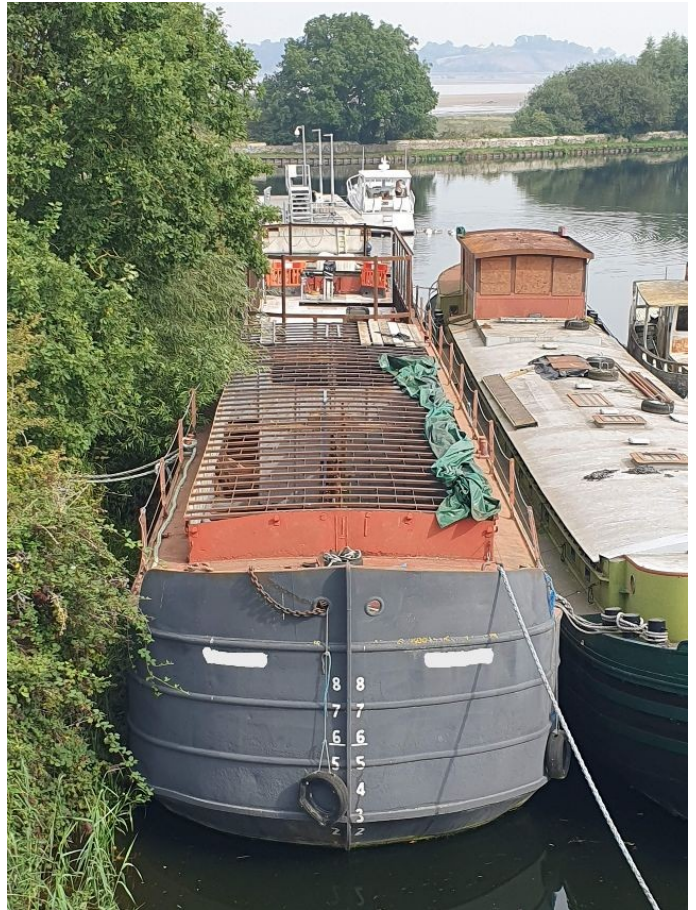

## **SW5870 Empty Former Grain Barge For Filming**

40 mtrs former grain barge

**SW5870**

**Empty Former Grain Barge For Filming**

40 mtrs former grain barge

**Location:** Gloucestershire, United Kingdom

**Within the M25:** No

**Categories:** Boats | Disused & Empty Property

**Features:**

**Interior**

Cargo hold is in 2 sections and empty. Each section measures 5 mtrs x 15 mtrs Open to the elements but could be roofed. Small generator on board. She can be driven by qualified master.