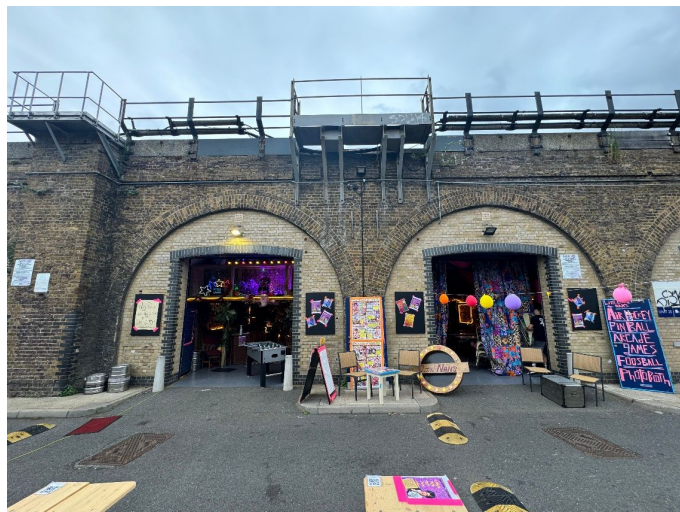

LON6344 Event Space In London For Filming

This new vibrant location is made up of two arches, bright and vibrant interior for filming and video shoots

LON6344

Event Space In London For Filming

This new vibrant location is made up of two arches, bright and vibrant interior for filming and video shoots

Location: South East London, London, United Kingdom

Within the M25: Yes

Categories: Event Venues (including Race Courses)

Features:

Interior

Power is 13A domestic. Parking for 4/5 cars. Toilets, there are 3 Mixed Toilets. Shutters can be closed to achieve blackout.