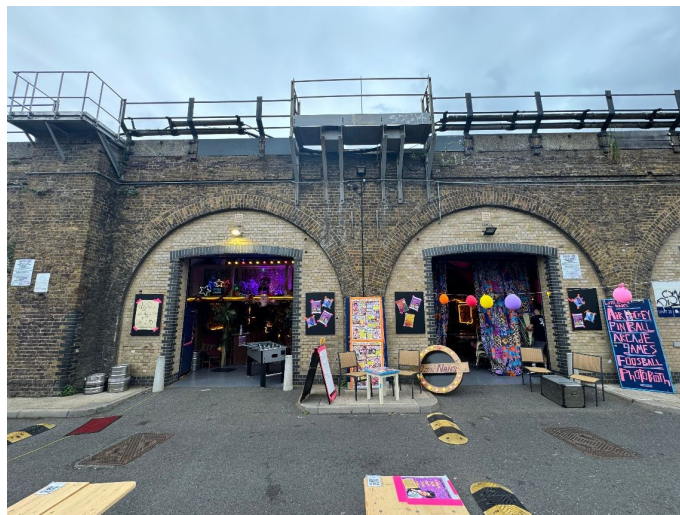

LON6344 Event Space In London For Filming

This new vibrant location is made up of two arches, bright and vibrant interior for filming and video shoots

LON6344

Event Space In London For Filming

This new vibrant location is made up of two arches, bright and vibrant interior for filming and video shoots

Location: South East London, London, United Kingdom

Within the M25: Yes

Categories: Event Venues (including Race Courses)

Features:

Interior

Power is 13A domestic. Parking for 4/5 cars. Toilets, there are 3 Mixed Toilets. Shutters can be closed to achieve blackout.