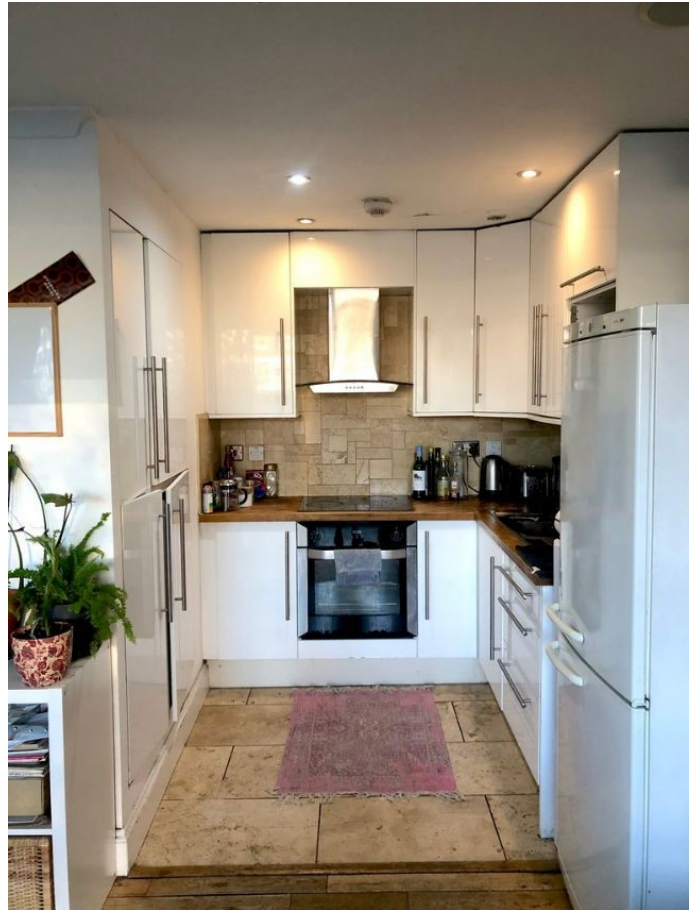

LON3235

Ex Local Authority Apartment For Filming

Four bedroom apartment with large communal Lounge/Kitchen, corridors and staircase, now available to hire as a location for your film, music video or photoshoot.

Facilities

- Domestic Power
- Internet Access
- Mains Water

Floors

- Carpet
- Laminate Wood Floor

Interior Features

- Furnished

Kitchen types

- Galley Kitchen

Rooms

- Living Room

Views

- Residential View

Walls & Windows

- Painted Walls

Interior

Former local authority tower block duplex apartment for filming. The interior of the property has been updated with laminate flooring and modern furnishings.