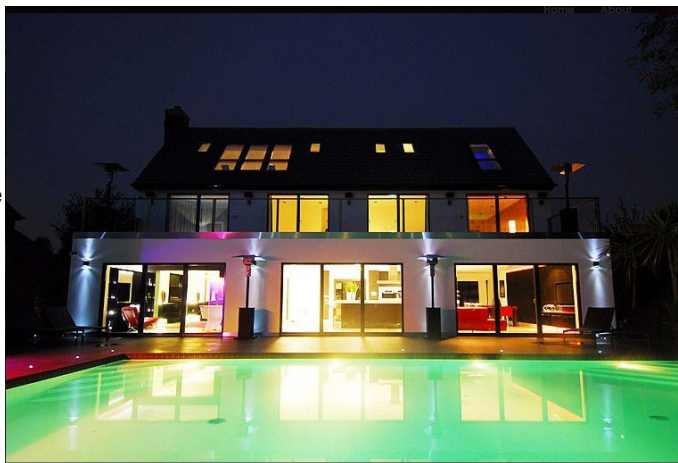

SE1297

Hi Tech Executive Home Film Location

Ultra modern hi-tech home with computer controlled gadgets and infrastructure available for filming and photo-shoots. The property has mood lighting and a heated outdoor pool.

Location: Northamptonshire, United Kingdom

Within the M25: No

Categories: Detached & Executive Houses | Swimming Pools | Family Houses | Designer Contemporary

No Bedrooms: 5

No Bathrooms: 6

Features:

Bathroom Types

- Cloakroom/WC
- En-suite Bathroom
- Family Bathroom
- Jacuzzi
- Modern Bathroom
- Shower Room
- Walk in Shower

Bedroom Types

- Child's Bedroom
- Double Bedroom
- Spare Bedroom
- Teenager's Bedroom

Exterior Features

- Back Garden
- Balcony
- Decking
- Front Garden
- Golf Course
- Outdoor Pool
- Patio

Facilities

- 3 Phase Power
- Domestic Power
- Internet Access
- Mains Water
- Shoot and Stay
- Toilets

Floors

- Carpet
- Shiny floor
- Stone Floor
- Tiled Floor

Interior Features

- Furnished
- Modern Fireplace
- Modern Staircase

Kitchen Facilities

- Breakfast Bar
- Cutlery and Crockery
- Eat In
- Gas Hob
- Island
- Kitchen Diner
- Large Dining Table
- Open Plan
- Pots and Pans
- Prep Area
- Small Appliances

Kitchen types

- Cream & White Units
- Kitchen With Island