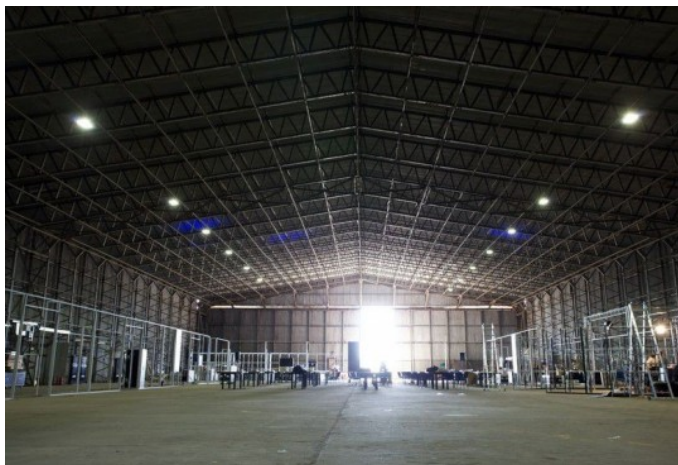

## **SE1261 Large Dark Hanger Film Studio**

Large dark hanger with vehicle access available for filming and photo shoots.

## Large Dark Hanger Film Studio

Large dark hanger with vehicle access available for filming and photo shoots.

**Location:** Hampshire, United Kingdom

**Within the M25:** No

**Categories:** Airports & Airfields | Warehouse Locations

## **Interior**

-large steel framed dark hanger with a concrete floor and vehicle access