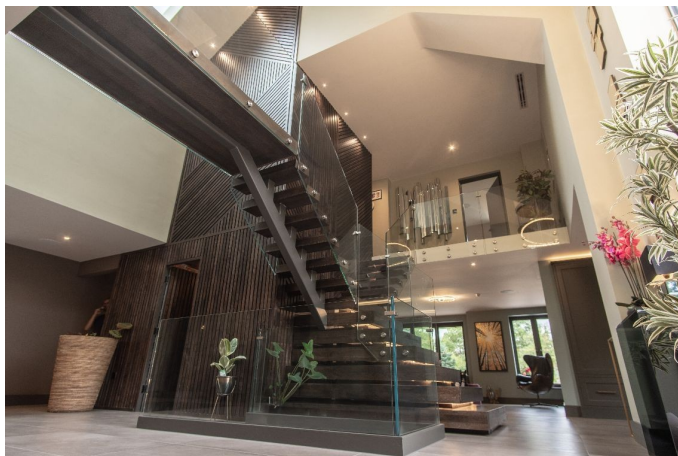

SE6076

Large Modern Home In Essex With Indoor Swimming Pool For Filming

Large modern mansion with with colourful interior, perfect for shoots

Location: Essex, United Kingdom

Within the M25: No

Categories: Detached & Executive Houses | Swimming Pools | Family Modern | Designer Contemporary

Features:

Bathroom Types

- Jacuzzi
- Modern Bathroom
- Walk in Shower

Bedroom Types

- Double Bedroom
- Teenager's Bedroom

Exterior Features

- Back Garden
- Front Garden
- Hot Tub
- Patio
- Roof Terrace

Floors

- Carpet
- Tiled Floor

Interior Features

- Furnished
- Modern Fireplace
- Modern Staircase
- Wood Burning Stove

Kitchen Facilities

- Induction Hob

Kitchen types

- Coloured Units
- Contemporary Kitchen
- Kitchen With Island

Parking

- Garage
- Off Street Parking

Views

- Countryside View