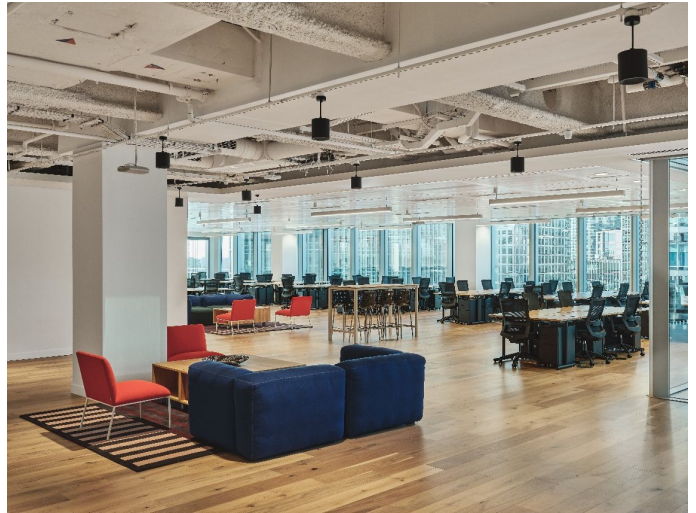

LON6192 Large Open Plan London Office For Filming

Expansive 11,233 sqft, 9th floor office space for filming

LON6192

Large Open Plan London Office For Filming

Expansive 11,233 sqft, 9th floor office space for filming

Location: East London, London, United Kingdom

Within the M25: Yes

Categories: Offices For Filming

Features:

Interior

High Ceilings, Floor to Ceiling Glass, 18 Meeting Rooms For Dressing Or Green Rooms. Contemporary Feel, Furnished Offices. . Fully Accessible. Original Architecture, Modern, Loft, Industrial, Spacious, Urban, Open-plan

Exterior

City Views