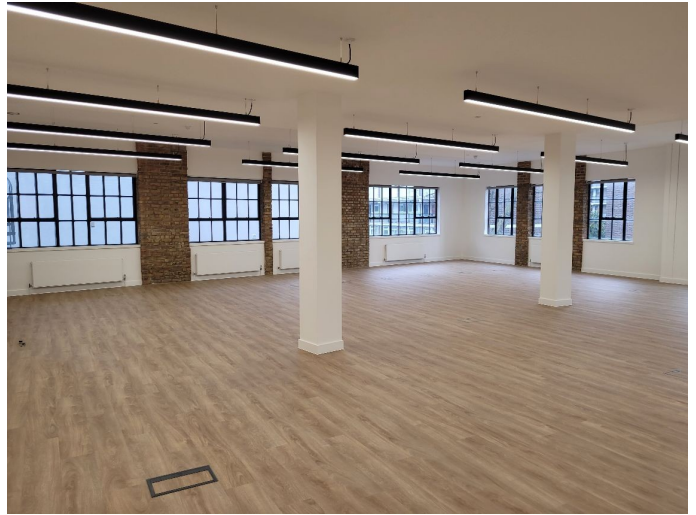

LON6531 Large Self Contained Open Plan Space For Filming

Large 247 sq meter self contained open plan space, recently refurbished with excellent natural light for filming and video shoots

LON6531

Large Self Contained Open Plan Space For Filming

Large 247 sq meter self contained open plan space, recently refurbished with excellent natural light for filming and video shoots

Location: North London, London, United Kingdom

Within the M25: Yes

Categories: Event Venues (including Race Courses) | Warehouse Locations

Features:

Interior

Large (247 sq meter) self contained open plan space, recently refurbished with excellent natural light, situated on first floor of converted warehouse