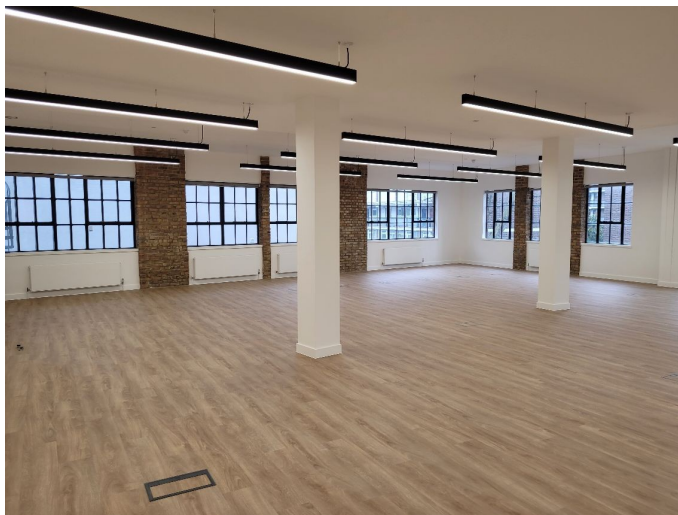

LON6531 Large Self Contained Open Plan Space For Filming

Large 247 sq meter self contained open plan space, recently refurbished with excellent natural light for filming and video shoots

LON6531

Large Self Contained Open Plan Space For Filming

Large 247 sq meter self contained open plan space, recently refurbished with excellent natural light for filming and video shoots

Location: North London, London, United Kingdom

Within the M25: Yes

Categories: Event Venues (including Race Courses) | Warehouse Locations

Features:

Interior

Large (247 sq meter) self contained open plan space, recently refurbished with excellent natural light, situated on first floor of converted warehouse