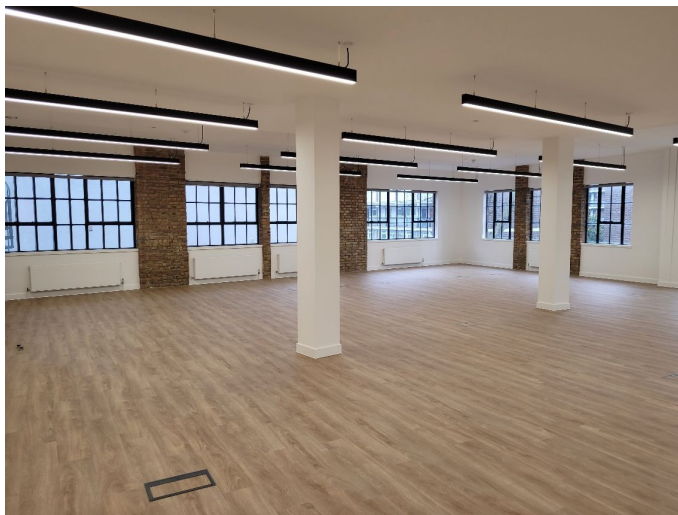

## **LON6531 Large Self Contained Open Plan Space For Filming**

Large 247 sq meter self contained open plan space, recently refurbished with excellent natural light for filming and video shoots

### Large Self Contained Open Plan Space For Filming

Large 247 sq meter self contained open plan space, recently refurbished with excellent natural light for filming and video shoots

**Location:** North London, London, United Kingdom

### Features:

**Interior**

Large (247 sq meter) self contained open plan space, recently refurbished with excellent natural light, situated on first floor of converted warehouse