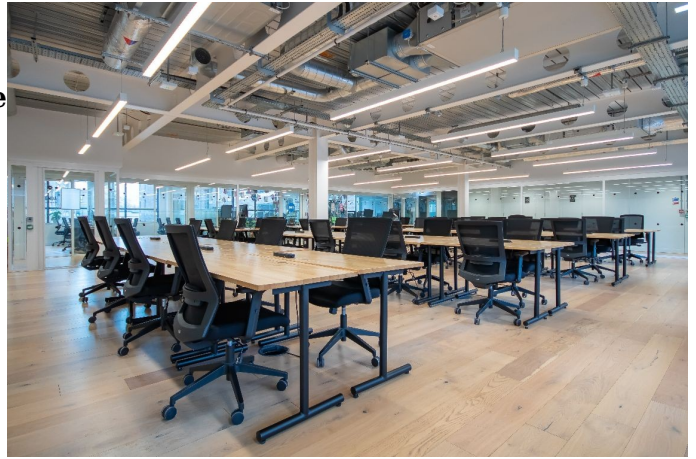

### London Modern Office Space With Roof Terrace For Hire

Modern London office building and offices in central location

**Location:** East London, London, United Kingdom

**Within the M25:** Yes

**Categories:** Offices For Filming | Rooftops & Roof Gardens