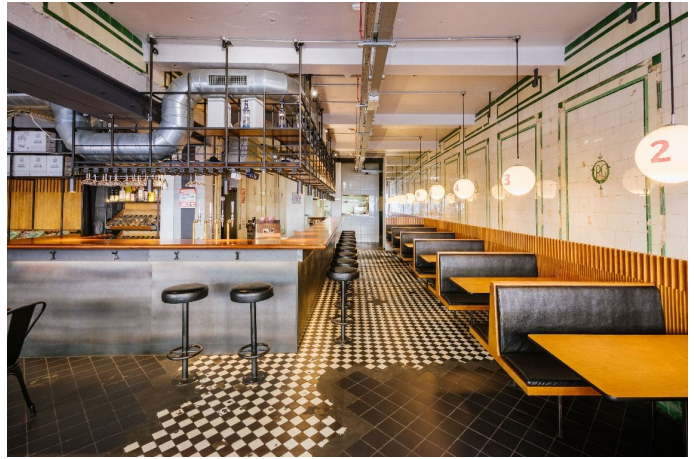

LON6582 London Restaurant For Filming

The restaurant, boasting original ceramic walls from its butcher shop origins, offers a unique backdrop for all film projects.

LON6582

London Restaurant For Filming

The restaurant, boasting original ceramic walls from its butcher shop origins, offers a unique backdrop for all film projects.

Location: North London, London, United Kingdom

Within the M25: Yes

Categories: Restaurants

Features:

Interior

The restaurant, boasting original ceramic walls from its butcher shop origins, offers a unique backdrop for film projects. 120 square meters of dining space and an additional 120 square meters for the kitchen.