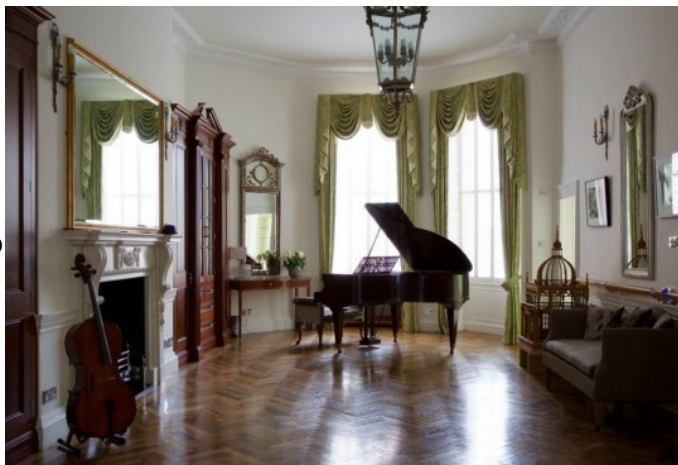

LON2450

London: Themed Period Health Club For Filming & Events

London health club available for filming and photo shoots. This filming location comprises large rooms of period style and decoration, and containing some exercise apparatus from a bygone age.