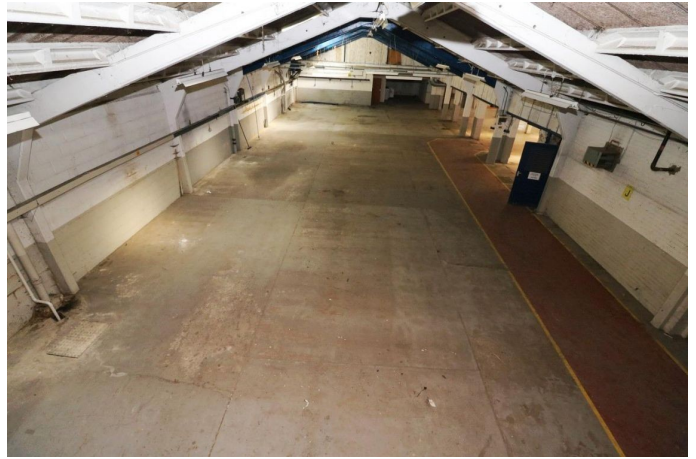

**LON4296 London Warehouse Gritty Interior For Filming**

**LON4296**

**London Warehouse Gritty Interior For Filming**

**Location:** North London, London, United Kingdom

**Within the M25:** Yes

**Categories:** Offices For Filming | Warehouse Locations | Disused & Empty Property | Rustic