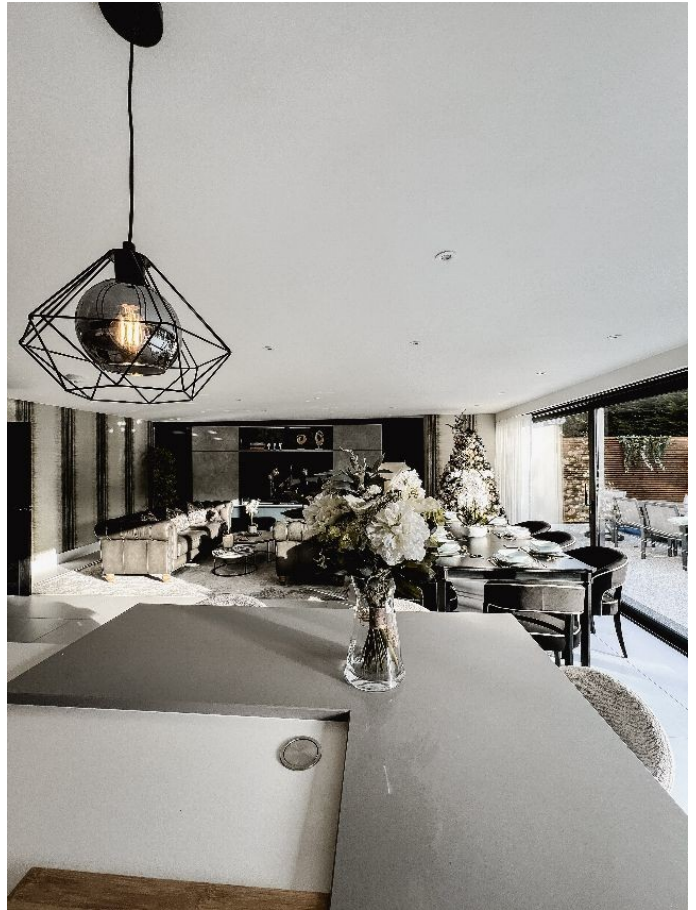

NW6459

Luxury Detached Home In Cheshire For Filming

The large open-plan kitchen, dining, and living area, complemented by a snug cinema room and five generously sized bedrooms, makes this property an exceptional choice for filming opportunities.

Location: Cheshire, United Kingdom

Within the M25: No

Categories: Detached & Executive Houses | Swimming Pools | Designer Contemporary

Features:

Interior

The large open-plan kitchen, dining, and living area, complemented by a snug cinema room and five generously sized bedrooms, makes this property an exceptional choice for filming opportunities.

Exterior

Stunning outdoor heated pool and garden bar.