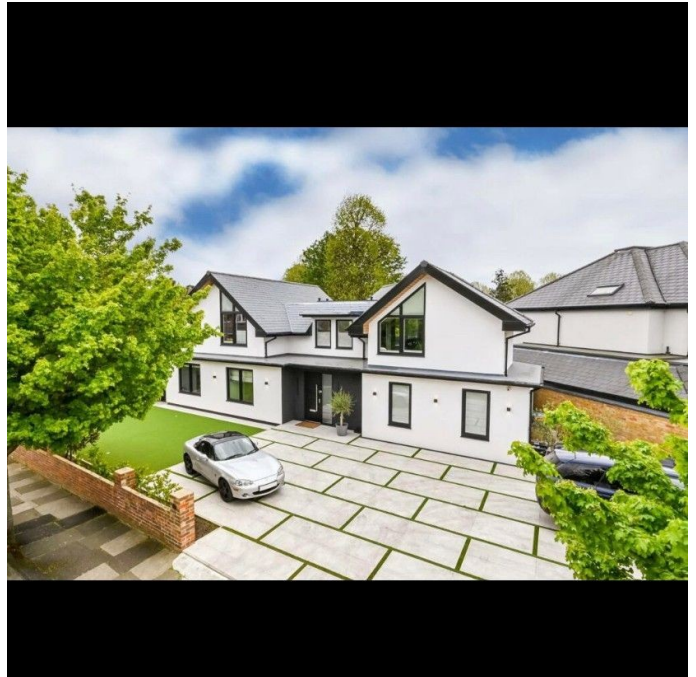

## **LON6209 Modern Open Plan Family Home For Filming**

## Modern Open Plan Family Home For Filming

**Location:** London, United Kingdom

**Within the M25:** Yes

**Categories:** Detached & Executive Houses | Designer Contemporary

**Features:**

**Interior**

5 bedroom family home