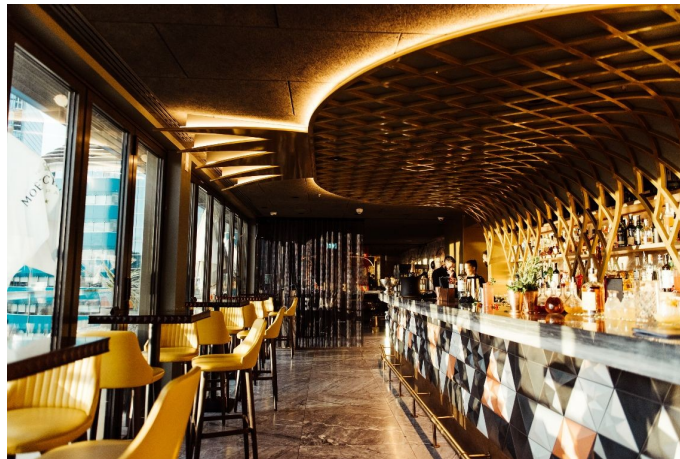

LON6495 Roof Terrace Bar In London For Filming

Elevate to the 14th floor, rooftop terrace with breathtaking views of London's most iconic skyline

LON6495

Roof Terrace Bar In London For Filming

Elevate to the 14th floor, rooftop terrace with breathtaking views of London's most iconic skyline

Location: Central London, London, United Kingdom

Within the M25: Yes

Categories: Bars | Pubs | Clubs | Night Clubs | Event Venues (including Race Courses) | Restaurants | Rooftops & Roof Gardens

Features:

Interior

Elevate to the 14th floor with breathtaking views of London's most iconic skyline. Explore the rooftop terrace and cast your eyes upon the fantastic views of Tower Bridge, the Shard, the Walkie Talkie, the Gherkin and more.