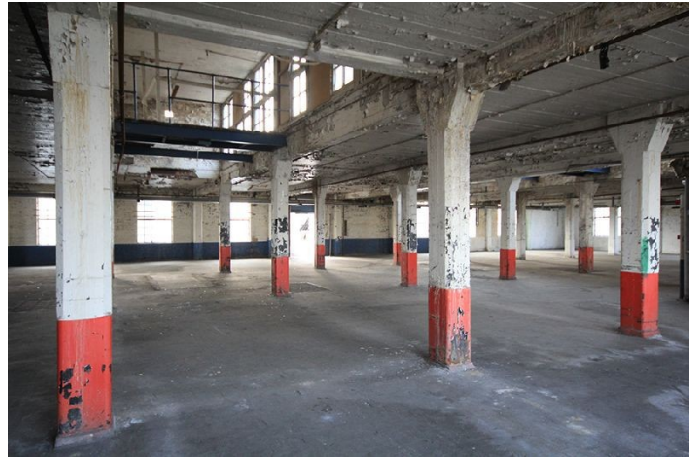

LON1181 Rundown Warehouse Film Location

Run down unit with graffiti available for filming and photo shoots. (Also see LON1728 Flat Roof)

LON1181

Rundown Warehouse Film Location

Run down unit with graffiti available for filming and photo shoots. (Also see LON1728 Flat Roof)

Location: East London, London, United Kingdom

Within the M25: No

Categories: Warehouse Locations

Features:

Exterior Features

- Roof Terrace

Facilities

- Domestic Power

Walls & Windows

- Industrial Windows
- Painted Walls
- Skylights

Interior

rundown unit with rooftop with London views

Categories:

- Roof Gardens and Terraces For Filming
 - Imperfect Buildings and Cellars For Filming
-