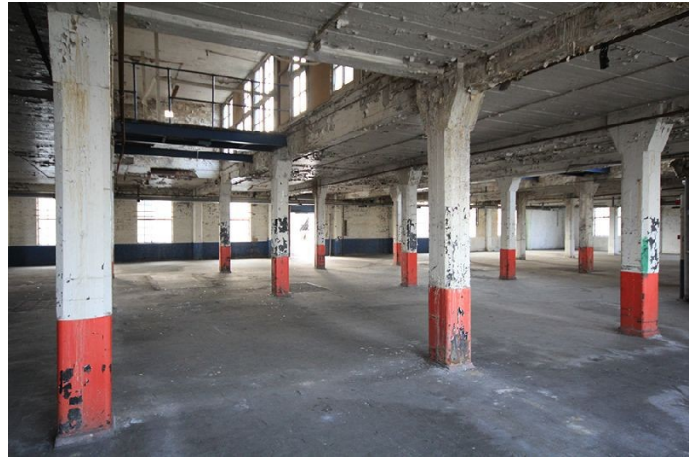

LON1181

Rundown Warehouse Film Location

Run down unit with graffiti available for filming and photo shoots. (Also see LON1728 Flat Roof)

Location: East London, London, United Kingdom

Within the M25: No

Categories: Warehouse Locations

Features:

Exterior Features

- Roof Terrace

Facilities

- Domestic Power

Floors

- Concrete Floor

Interior Features

- Concrete Pillars
- Unfurnished

Rooms

- Green Room

Views

- City Scape View

Walls & Windows

- Industrial Windows
- Painted Walls
- Skylights