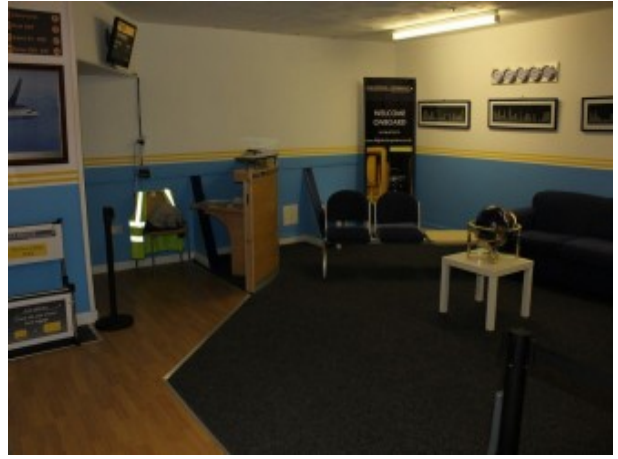

Interior

Boeing 737 simulator available to hire for filming and photo shoots.

You access this great location via the authentic airport lounge where you'll find a check-in desk, seating area, authentic signage and departure screens which flash and change as they would in an airport.

Additional spaces are available for use as Green Room, Hair/Make-up or Changing Rooms.

If required the location can also hire you uniforms with a few days notice

Exterior

The simulator is hosted in an old Mill building which has lots of parking.