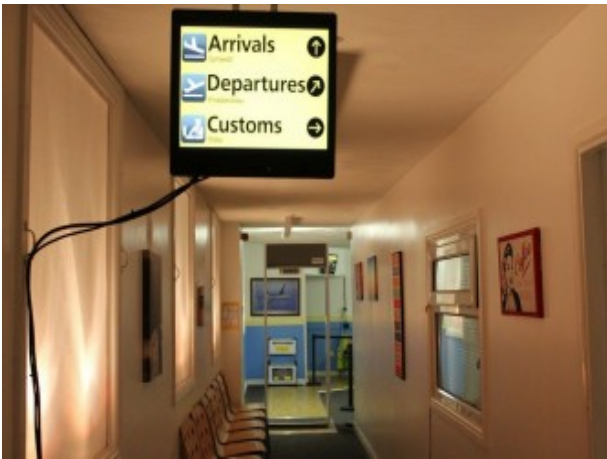

Location: Lancashire, United Kingdom

Within the M25: No

Categories: Planes, Simulators & Airfields

Features:

Bathroom Types

- Cloakroom/WC

Facilities

- Domestic Power
- Green Room
- Internet Access
- Mains Water
- Toilets

Interior

Boeing 737 simulator available to hire for filming and photo shoots.

You access this great location via the authentic airport lounge where you'll find a check-in desk, seating area, authentic signage and departure screens which flash and change as they would in an airport.

Take the airway passage to access the plane itself. Here you'll find:

- An authentic 737 flightdeck with working controls and simulated views through the cockpit windows
- Cabin with 2 rows of seats and associated storage
- The modular assembly means that almost any camera angle can be accommodated by removing a section of the plane - cockpit or cabin

Time	Airline	Flight No	To	Gate	Remarks
08:45	malaysia	MH232	Kuala Lumpur	B28	Delayed
08:50	AIR CANADA	AC001	Toronto Pearson Internationale	A14	FINAL CALL
09:00	BRITISH AIRWAYS	BA125	Los Angeles Intl	A22	FINAL CALL
09:55	American Airlines	SU555	Москва Домодедово	B29	BOARDING
10:00	American Airlines	AAL2722	New York John F. Kennedy	B40	BOARDING
10:15	Emirates	EK176	دبي	A19	GO TO GATE
10:45	IBERIA	IB075	Madrid	A23	GO TO GATE
11:00	THAI	TG217	กรุงเทพฯ	B38	WAIT IN LOUNGE
11:25	ANA	NH205	成田	B27	WAIT IN LOUNGE
12:20	KYANAIR	PR209	Dublin	B40	WAIT IN LOUNGE
12:25	Alitalia	AZ953	Milano	A15	WAIT IN LOUNGE
13:00	AIRFRANCE	AF3221	Milano	A15	WAIT IN LOUNGE
13:15	easyJet	EZY 651	Lyon	A22	WAIT IN LOUNGE
14:25	SINGAPORE AIRLINES	SQ610	Amsterdam Schiphol	A19	WAIT IN LOUNGE
14:30	SINGAPORE AIRLINES	SQ610	新加坡	B16	WAIT IN LOUNGE
16:25	QATAR	QX1091	Manchester	B04	WAIT IN LOUNGE
16:25	QATAR	QF366	دoha	A01	WAIT IN LOUNGE
16:45	Lufthansa	LH271	Frankfurt am Main	A19	WAIT IN LOUNGE