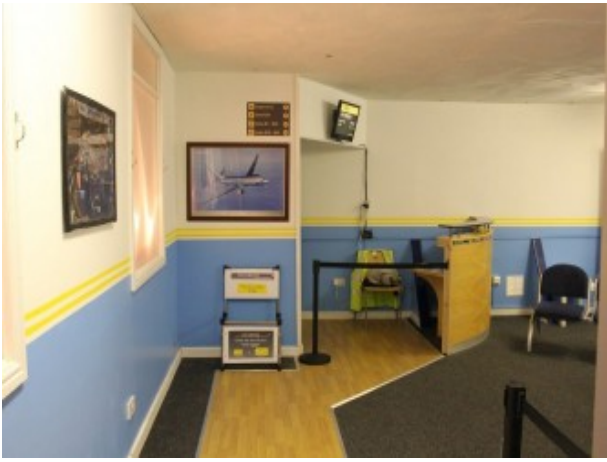

Location: Lancashire, United Kingdom

Within the M25: No

Categories: Planes, Simulators & Airfields

Features:

Bathroom Types

- Cloakroom/WC

Facilities

- Domestic Power
- Green Room
- Internet Access
- Mains Water
- Toilets

Interior

Boeing 737 simulator available to hire for filming and photo shoots.

You access this great location via the authentic airport lounge where you'll find a check-in desk, seating area, authentic signage and departure screens which flash and change as they would in an airport.

Take the airway passage to access the plane itself. Here you'll find:

- An authentic 737 flightdeck with working controls and simulated views through the cockpit windows
- Cabin with 2 rows of seats and associated storage
- The modular assembly means that almost any camera angle can be accommodated by removing a section of the plane - cockpit or cabin

Additional spaces are available for use as Green Room, Hair/Make-up or Changing Rooms.

If required the location can also hire you uniforms with a few days notice

Exterior

The simulator is hosted in an old Mill building which has lots of parking.