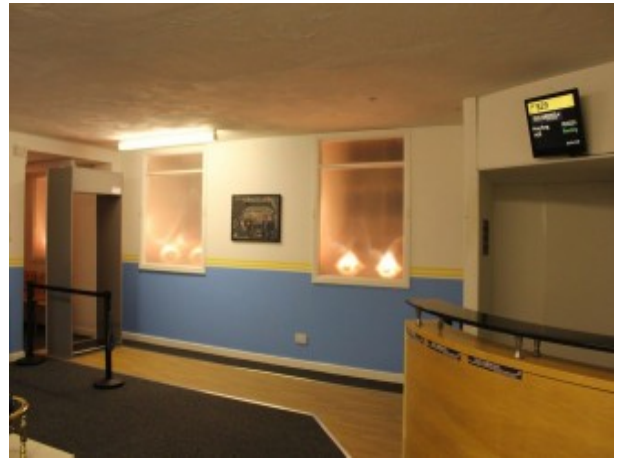

Interior

Boeing 737 simulator available to hire for filming and photo shoots.

You access this great location via the authentic airport lounge where you'll find a check-in desk, seating area, authentic signage and departure screens which flash and change as they would in an airport.

Take the airway passage to access the plane itself. Here you'll find:

- An authentic 737 flightdeck with working controls and simulated views through the cockpit windows
- Cabin with 2 rows of seats and associated storage
- The modular assembly means that almost any camera angle can be accommodated by removing a section of the plane - cockpit or cabin

Additional spaces are available for use as Green Room, Hair/Make-up or Changing Rooms.

If required the location can also hire you uniforms with a few days notice

Exterior

The simulator is hosted in an old Mill building which has lots of parking.