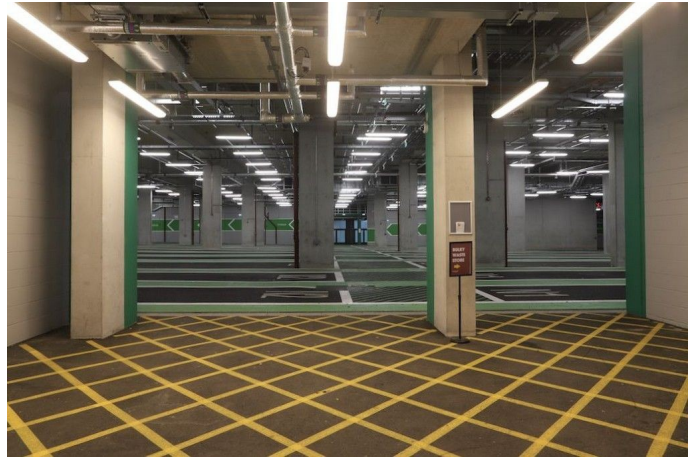

LON5530 Single Storey Car Park For Filming

LON5530

Single Storey Car Park For Filming

Location: North West London, London, United Kingdom

Within the M25: Yes

Categories: Car Parks

Features: