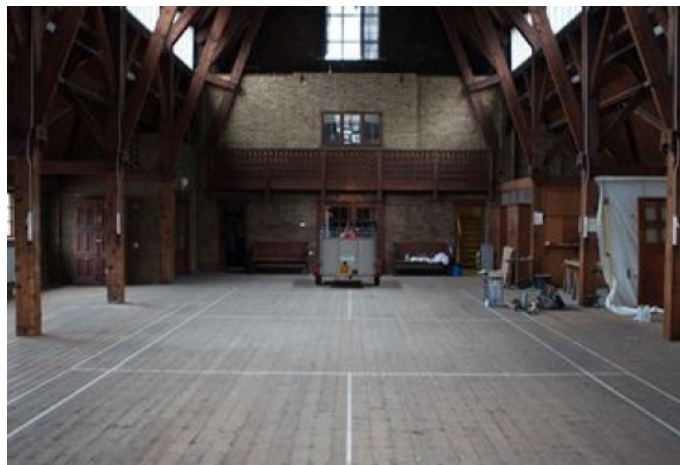

LON1458

South London: Beamed Hall For Filming Music Videos, Commercials and Drama

Former sports hall and meeting room now available to hire for filming. The building has exposed brick walls, elevated stage, and vaulted ceiling with original beams. Rooms are available for dressing and production.

- Cream & White Units

Rooms

- Stage

Walls & Windows

- Exposed Beams
- Exposed Brick Walls

Interior

This oak beamed property has the capacity to seat 1000 people. The Property is a historic listed building with original wooden floors, Original oak beams fill the pitched roof. There is a stage with balcony above. There is a small kitchen and WC along with a raised area ideal for shooting down from.