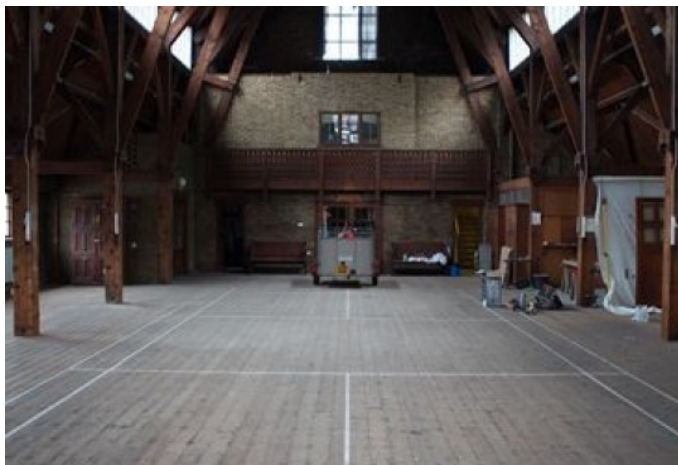

LON1458

South London: Beamed Hall For Filming Music Videos, Commercials and Drama

Former sports hall and meeting room now available to hire for filming. The building has exposed brick walls, elevated stage, and vaulted ceiling with original beams. Rooms are available for dressing and production.

- Cream & White Units

Rooms

- Stage

Walls & Windows

- Exposed Beams
- Exposed Brick Walls

Interior

This oak beamed property has the capacity to seat 1000 people. The Property is a historic listed building with original wooden floors, Original oak beams fill the pitched roof. There is a stage with balcony above. There is a small kitchen and WC along with a raised area ideal for shooting down from.