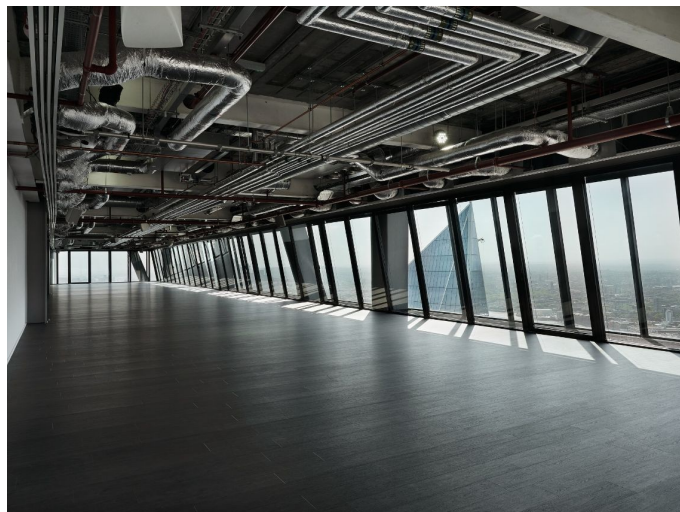

## **LON6616 Unique 200 Meter Event Space For Filming**

Minimal aesthetic premium venue, private and fully flexible space with floor-to-ceiling windows offering unparalleled views of London and beyond.

### Unique 200 Meter Event Space For Filming

Minimal aesthetic premium venue, private and fully flexible space with floor-to-ceiling windows offering unparalleled views of London and beyond.

**Location:** London, United Kingdom

## **Interior**

Occupying an entire floor the 200 meter event space is a clean minimal aesthetic, the venue is a premium, private and fully flexible space. With floor-to-ceiling windows offering unparalleled views of London and beyond. The innovative 'inside-out' steel structure of the building provides an uninterrupted canvas for custom-built floorplans, with windows running the length of an Olympic swimming pool.