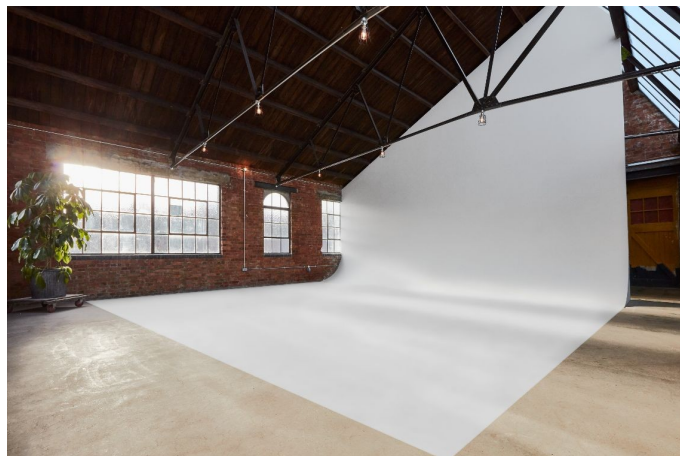

LON6613 Unique Studio Space In London For Filming

Infused with natural daylight and framed by high wooden ceilings, the entire area can be fully blacked out upon request.

LON6613

Unique Studio Space In London For Filming

Infused with natural daylight and framed by high wooden ceilings, the entire area can be fully blacked out upon request.

Location: North London, London, United Kingdom

Within the M25: Yes

Categories: Film Studios | Music Studios

Features:

Interior

223 Sqm / 2,400 Sqft

Infinity Curve: Width: 8m / 26ft. Depth: 8.5m / 28ft. Height (Apex): 6.8m / 22ft. Daylight And/ Or Blackouts.