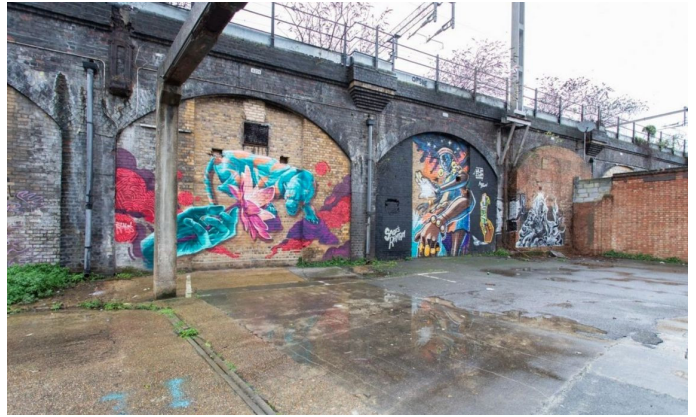

## **LON7152 Urban Outdoor Car Park for Filming**

Urban car park next to railway with graffiti for filming

### Urban Outdoor Car Park for Filming

Urban car park next to railway with graffiti for filming

**Location:** East London, London, United Kingdom

**Within the M25:** Yes

**Categories:**

**Features:**

**Exterior**

A centrally located out door car park with graffiti and several different sections for filming. The car park is gated and next to brick railway arches and an active railway.