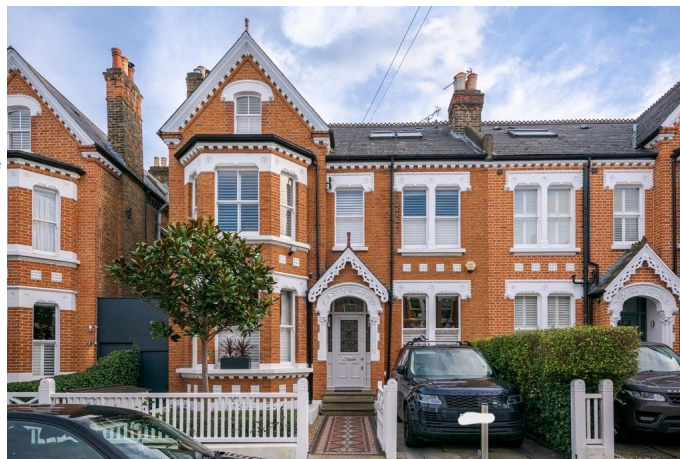

LON5335

Victorian House In London For Filming

Victorian house with an open plan kitchen, dining and lounge opening onto a large lawned garden with a stunning barbeque area. It has one bedroom available for shoots.

Location: South West London, London, United Kingdom

Within the M25: Yes

Categories: Semi-Detached Houses | Family Modern

Features:

Interior

Open plan kitchen and dining area. one bedrooms available for filming. Family bathroom and gym, with a basement tv room.