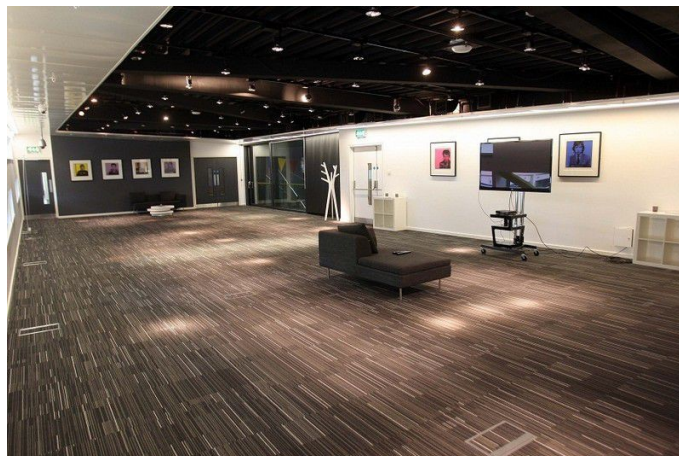

LON1718

Warehouse And Event Spaces For Filming

Warehouse and Event spaces available for filming, photo shoot and much more.

Location: Kent, United Kingdom

Within the M25: Yes

Categories: Event Venues (including Race Courses) | Warehouse Locations

Features:

Bathroom Types

- Cloakroom/WC

Facilities

- Green Room
- Internet Access
- Mains Water
- Toilets

Floors

- Real Wood Floor
- Tiled Floor

Interior Features

- Steel Pillars
- Unfurnished

Parking

- Multi-Storey Car Park
- Off Street Parking

Rooms

- Green Room
- Office

Views

- Industrial View

Walls & Windows

- Industrial Windows
- Painted Walls