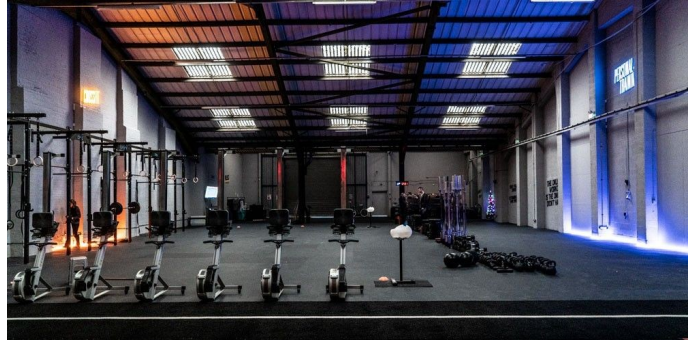

## **LON4080 Weights Gym Available To Hire For Filming**

## Weights Gym Available To Hire For Filming

**Location:** North London, London, United Kingdom

**Within the M25:** Yes

**Categories:** Sports Clubs | Gyms | Stadiums | Community Centres & Clubs

#### Walls & Windows

- Skylights

**Interior**

Spacious Warehouse Gym with gym equipment