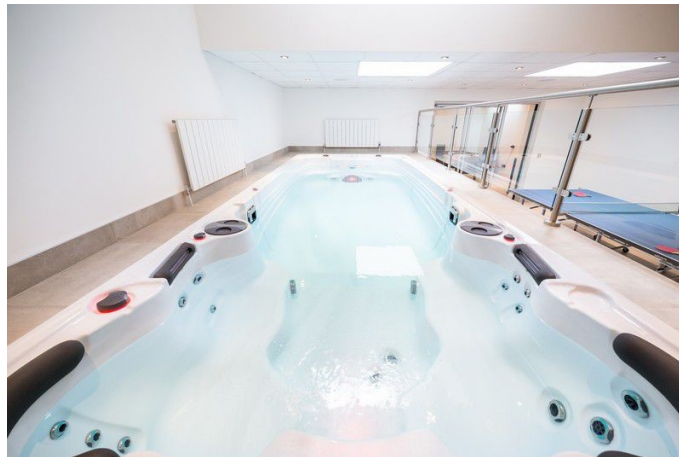

Location: South West London, London, United Kingdom

Within the M25: Yes

Categories: Period Houses | Town Houses | Designer Contemporary

Features:

Bathroom Types

- Modern Bathroom
- Shower Room

Bedroom Types

Interior Features

- Furnished
- Period Fireplace
- Period Staircase

Kitchen Facilities

- Breakfast Bar
- Island

Kitchen types

- Cream & White Units
- Kitchen With Island

Parking

- Driveway
- On Street Parking

Rooms

- Dining Room
- Games Room
- Hallway
- Home Cinema
- Indoor Swimming Pool
- Lounge

Views

- Residential View

Walls & Windows

- Bay Window
- Large Windows
- Painted Walls
- Skylights

Interior

- large lounge with white painted walls, real dark wood floors, cream sofa, period fire place and a chandelier
- dinning room with white painted walls, real dark wood floor, oval wood table, black modern chairs and period fire place.