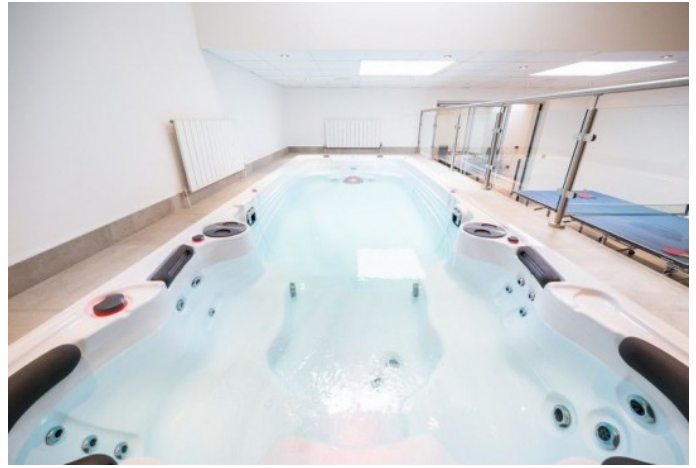

Location: South West London, London, United Kingdom

Within the M25: Yes

Categories: Period Houses | Town Houses | Designer Contemporary

Features:

Bathroom Types

- Modern Bathroom
- Shower Room

Bedroom Types

Interior Features

- Furnished
- Period Fireplace
- Period Staircase

Kitchen Facilities

- Breakfast Bar
- Island

Kitchen types

- Cream & White Units
- Kitchen With Island

Parking

- Driveway
- On Street Parking

Rooms

- Dining Room
- Games Room
- Hallway
- Home Cinema
- Indoor Swimming Pool
- Lounge

Views

- Residential View

Walls & Windows

- Bay Window
- Large Windows
- Painted Walls
- Skylights

Interior

- large lounge with white painted walls, real dark wood floors, cream sofa, period fire place and a chandelier
- dinning room with white painted walls, real dark wood floor, oval wood table, black modern chairs and period fire place.
- cinema room and games room
- large indoor hot tub and a large area with a table tennis
- 3 double bedrooms
- modern family bathroom and a seperate shower room
- linked with LON1801