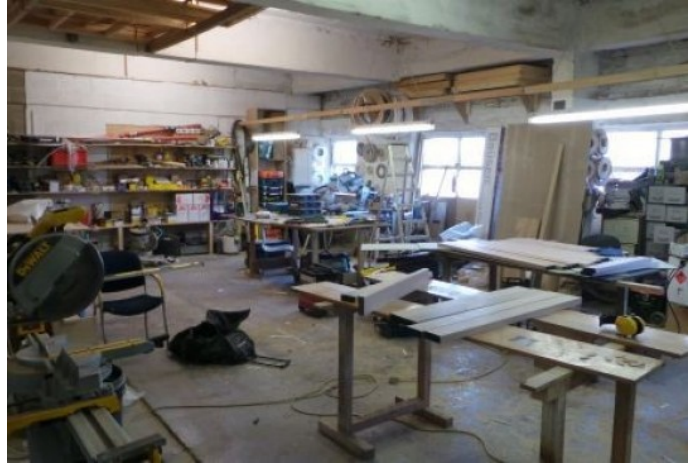

N1147 Wood Mill Film Location

Wood mill workshop available for filming and photo shoots.

N1147

Wood Mill Film Location

Wood mill workshop available for filming and photo shoots.

Location: West Yorkshire, United Kingdom

Within the M25: No

Categories: Warehouse Locations | Workshops

Features:

Facilities

- Domestic Power
- Mains Water

Floors

- Concrete Floor

Parking

- Parking Nearby

Walls & Windows

- Painted Walls

Interior

This is a working wood mill so there is everything you would expect, from wood to machinery. Multiple working areas including storage space.